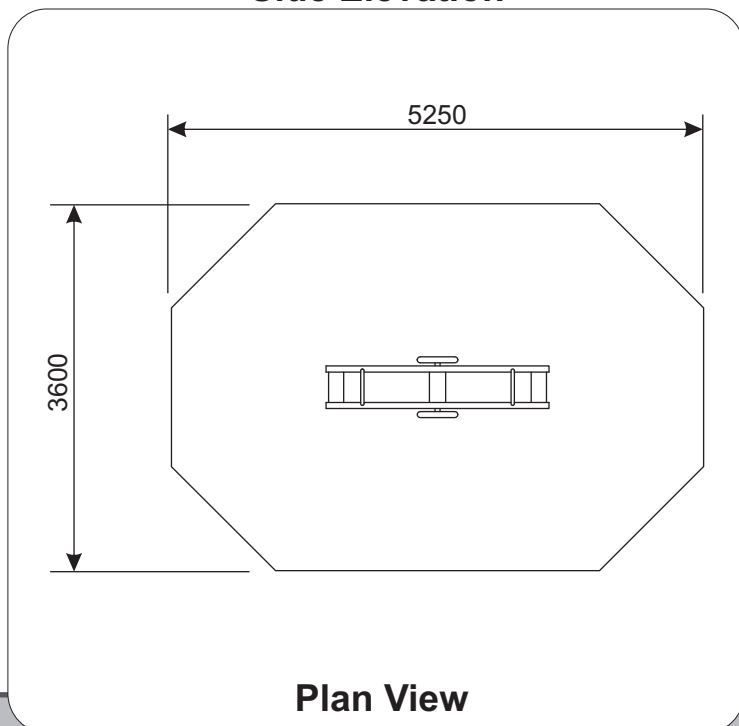

### Technical AT-A-GLANCE

<b>Product Code</b>	QU81
<b>Equipment Size</b>	2250L x 600W x 1100H
<b>Minimum Space</b>	5250 x 3600
<b>Free Height of Fall</b>	1200
<b>Safety Surface Area</b>	17m <sup>2</sup>

Side Elevation

Plan View