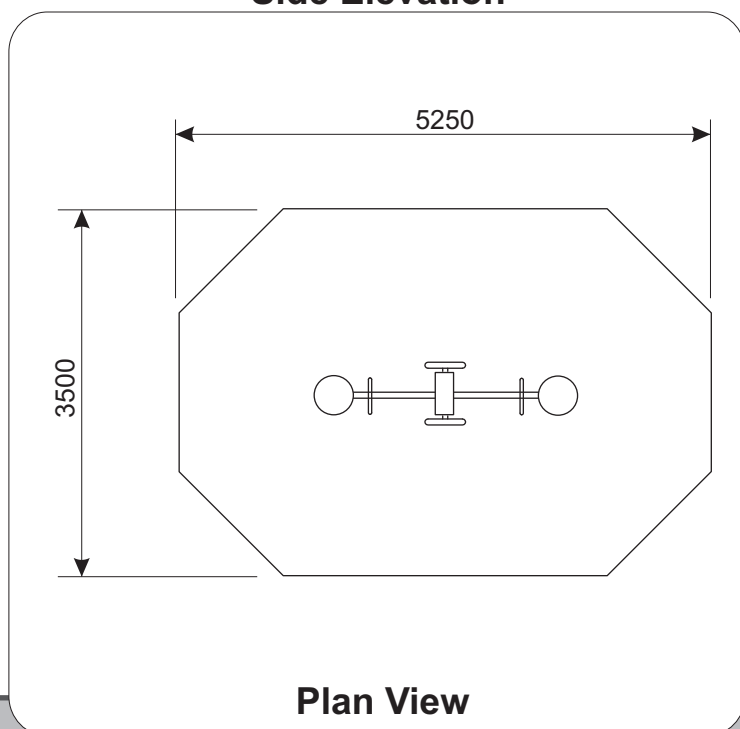

✓ All Play & Leisure's product range is fully compliant with **BS EN 1176:2008**

Technical AT-A-GLANCE

Product Code	QU80
Equipment Size	2250L x 500W x 1100H
Minimum Space	5250 x 3500
Free Height of Fall	1200
Safety Surface Area	16m ²

Side Elevation

Plan View