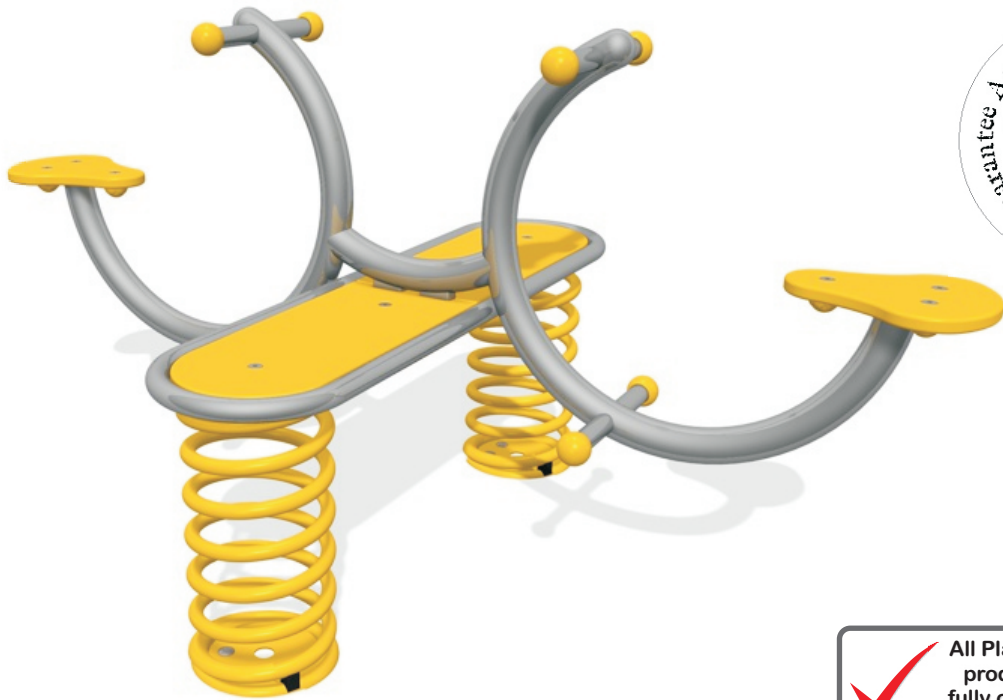

# SEESAWS - Curve Spring *ESS60*

✓ All Play & Leisure's product range is fully compliant with **BS EN 1176:2008**

## Technical AT-A-GLANCE

Product Code	ESS60
Equipment Size	1603L x 1064W x 832H
Minimum Space	4603 x 4064
Free Height of Fall	787
Safety Surface Area	18m <sup>2</sup>

Side Elevation