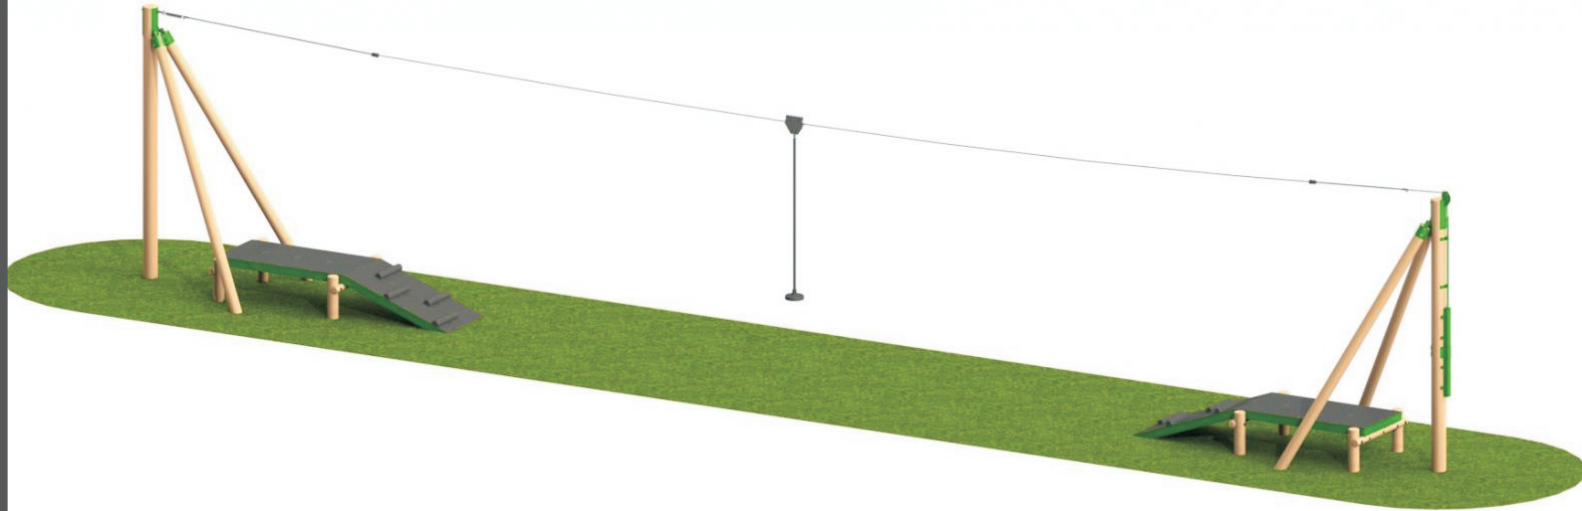

AERIAL RUNWAYS - Two Way 25m

✓ All Play & Leisure's product range is fully compliant with **BS EN 1176:2008**

Technical AT-A-GLANCE	
Equipment Size	3890L x 2100W x 25000H
Minimum Space	29000 x 4000
Free Height of Fall	800
Safety Surface Area	114m ²

Side Elevation