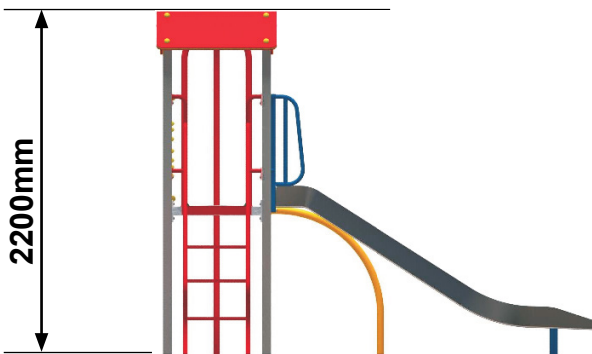

## Features

- 1 Stainless Steel Slide
- 2 Access Steps
- 3 Crazy Maze Play Panel
- 4 Monkey Walk
- 5 Splat Mirror Play Panel
- 6 Fireman's Pole
- 7 Arch Climber

Side Elevation

Plan View

## Technical Information

<b>Product Code</b>	R103
<b>Equipment Size (mm)</b>	3648L x 2916W x 2200H
<b>Minimum Space (mm)</b>	6922 x 6217
<b>Free Height of Fall (mm)</b>	1000
<b>Safety Surface Area</b>	33m <sup>2</sup>
<b>User Age Range</b>	2-5 Years