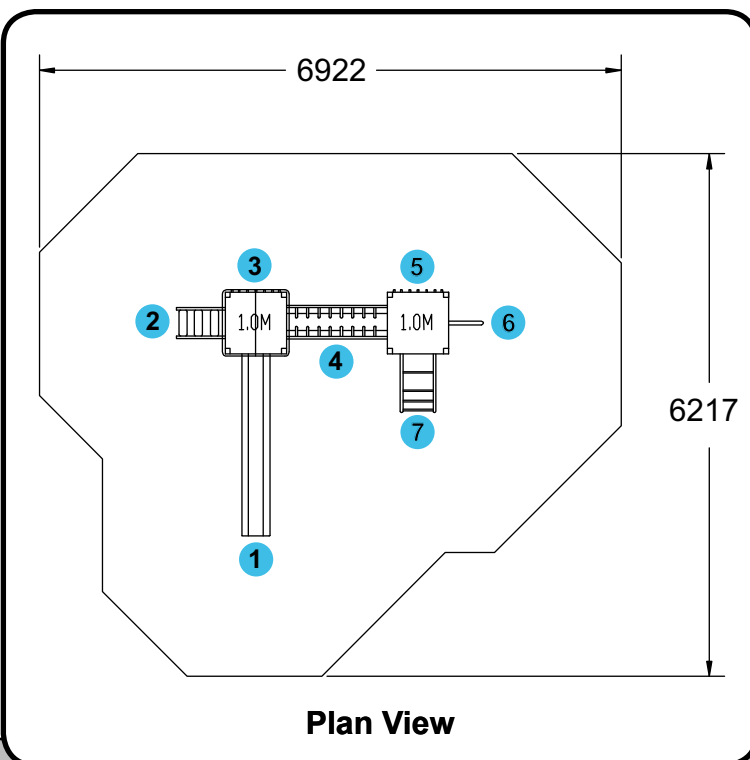

## Features

- 1 Stainless Steel Slide
- 2 Access Steps
- 3 Crazy Maze Play Panel
- 4 Monkey Walk
- 5 Splat Mirror Play Panel
- 6 Fireman's Pole
- 7 Arch Climber

Side Elevation

Plan View

## Technical Information

<b>Product Code</b>	R103
<b>Equipment Size (mm)</b>	3648L x 2916W x 2200H
<b>Minimum Space (mm)</b>	6922 x 6217
<b>Free Height of Fall (mm)</b>	1000
<b>Safety Surface Area</b>	33m <sup>2</sup>
<b>User Age Range</b>	2-5 Years