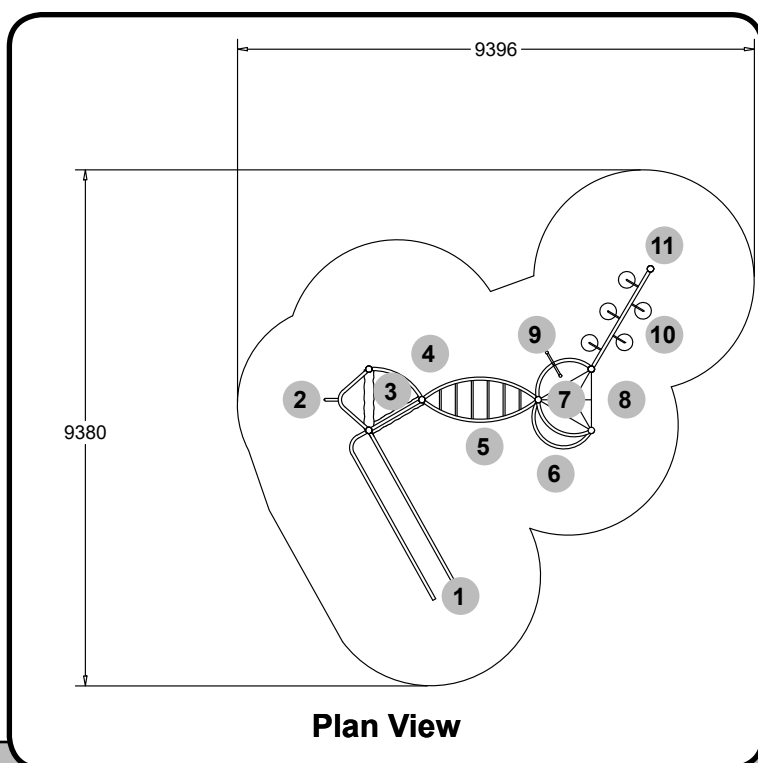

Side Elevation

All Play & Leisure's product range is fully compliant with **BS EN 1176**

**Features**

- 1 Glider Bars
- 2 Sloping Firepole
- 3 Walkerboards
- 4 Vertical Chain Wall
- 5 Wave Link
- 6 Climb Bars
- 7 Hammock Net
- 8 Pull Up Bar - Wavy
- 9 Rotating Handlebars
- 10 Hang Tough
- 11 Walkerboard - Semi

Plan View

**Technical Information**

<b>Product Code</b>	Q105
<b>Equipment Size (mm)</b>	6075Lx 6000W x 2600H
<b>Minimum Space (mm)</b>	9396 x 9380
<b>Free Height of Fall (mm)</b>	2500
<b>Safety Surface Area</b>	53m <sup>2</sup>
<b>User Age Range</b>	7-14 Years