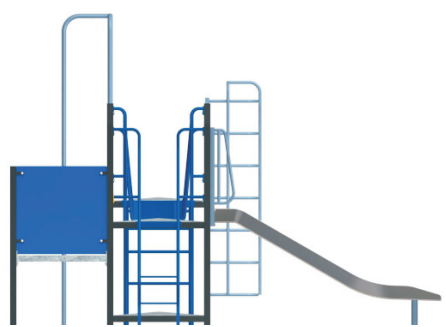

## Features

- 1 Access Steps
- 2 Fireman's Pole
- 3 Platform Connector
- 4 Arch Climber
- 5 Wide Stainless Steel Slide
- 6 Monkey Walk
- 7 Crazy Maze Play Panel

Side Elevation

Plan View

Technical Information	
Product Code	M105
Equipment Size (mm)	5018L x 3880W x 2800H
Minimum Space (mm)	8400 x 7083
Free Height of Fall (mm)	1000 & 2300
Safety Surface Area	11m <sup>2</sup> & 35m <sup>2</sup>
User Age Range	5-12 Years