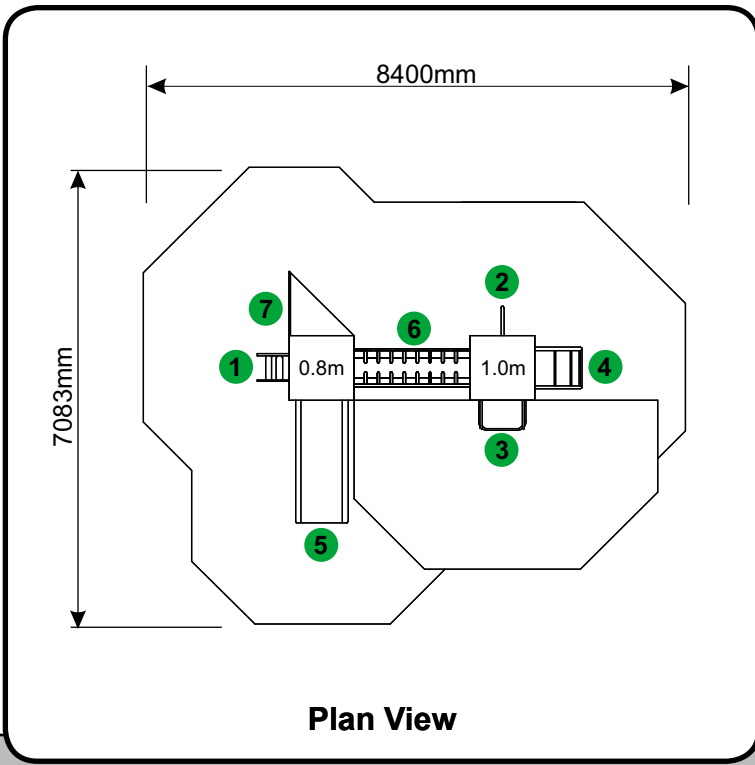

## Features

- 1 Access Steps
- 2 Fireman's Pole
- 3 Platform Connector
- 4 Arch Climber
- 5 Wide Stainless Steel Slide
- 6 Monkey Walk
- 7 Crazy Maze Play Panel

Side Elevation

Plan View

Technical Information	
Product Code	M105
Equipment Size (mm)	5018L x 3880W x 2800H
Minimum Space (mm)	8400 x 7083
Free Height of Fall (mm)	1000 & 2300
Safety Surface Area	11m <sup>2</sup> & 35m <sup>2</sup>
User Age Range	5-12 Years