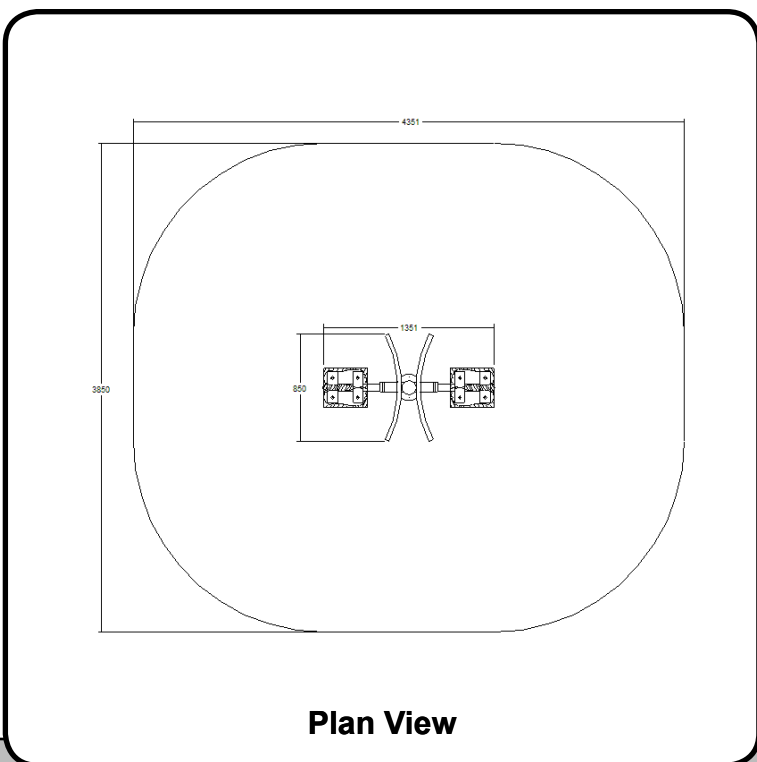

All Play & Leisure's product range is fully compliant with BS EN 16630

Plan View

Technical Information

Product Code
<i>FZ22</i>
Equipment Size
<i>1351L x 850W x 1292H</i>
Minimum Space
<i>3850 x 4351</i>
Exercise Type
<i>Cardio & Toning</i>