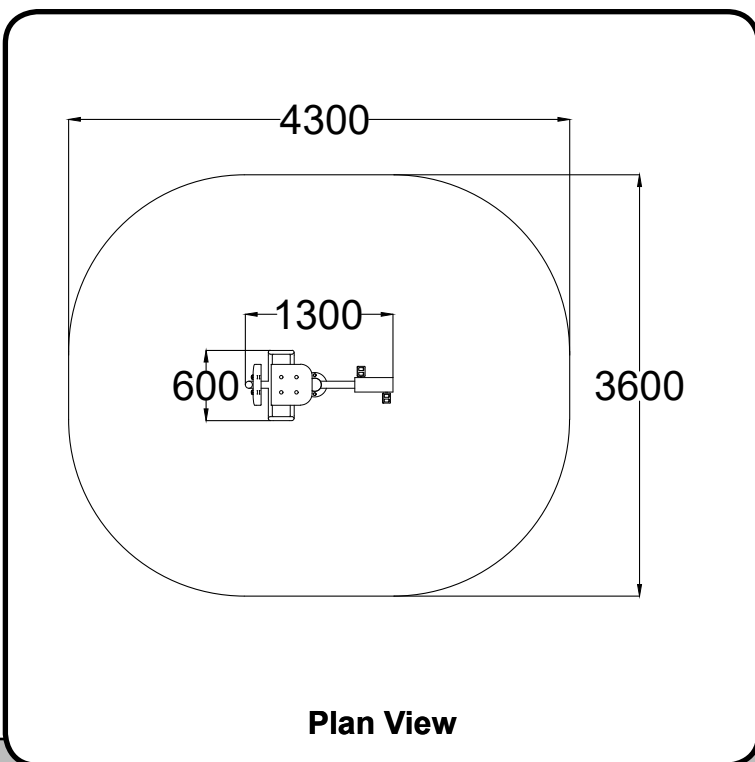

## Technical Information

<b>Product Code</b>	FZ13
<b>Equipment Size</b>	1300L x 600W x 1000H
<b>Minimum Space</b>	3600 x 4300
<b>Exercise Type</b>	Strength & Toning